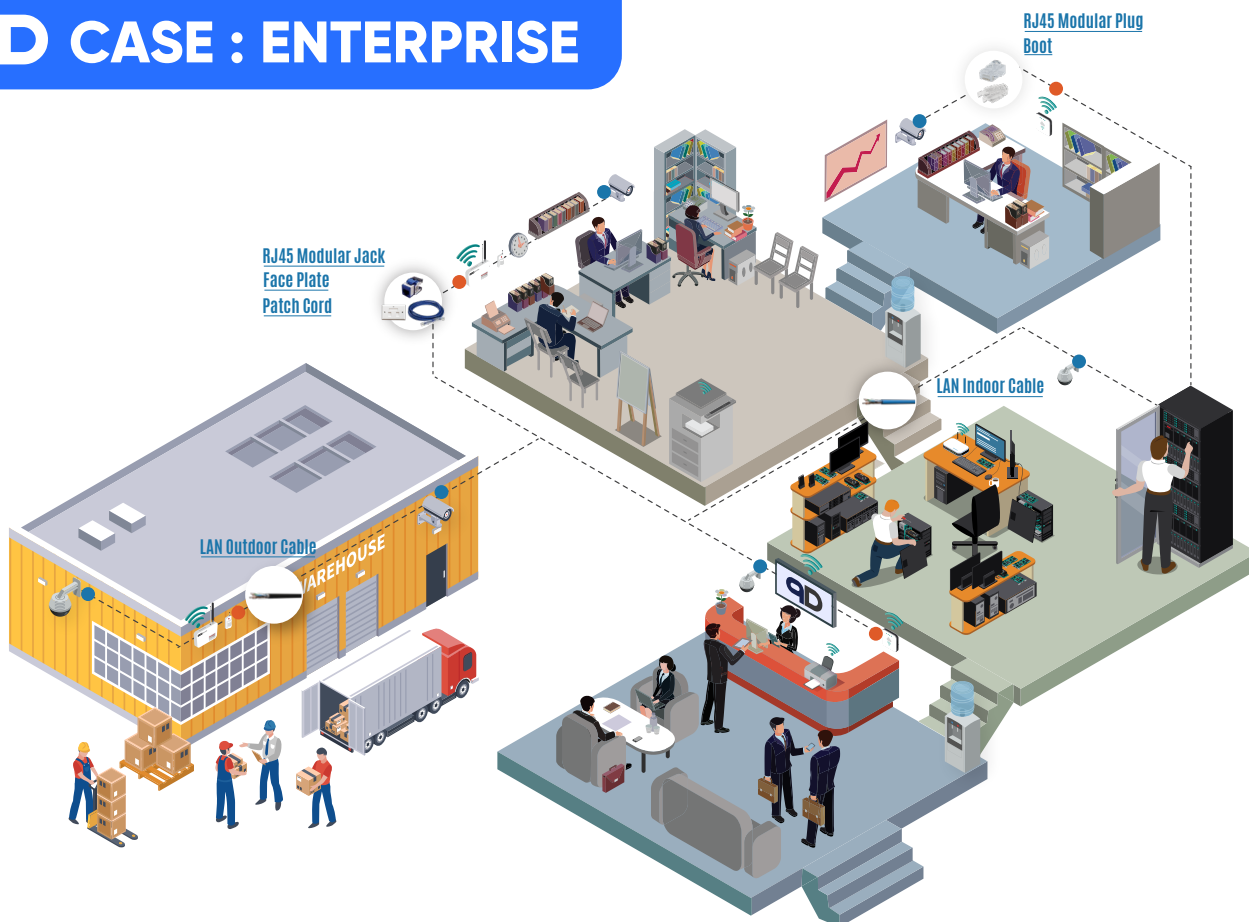

QD NINE DISTRIBUTION

Product Solution

QD CASE : ENTERPRISE