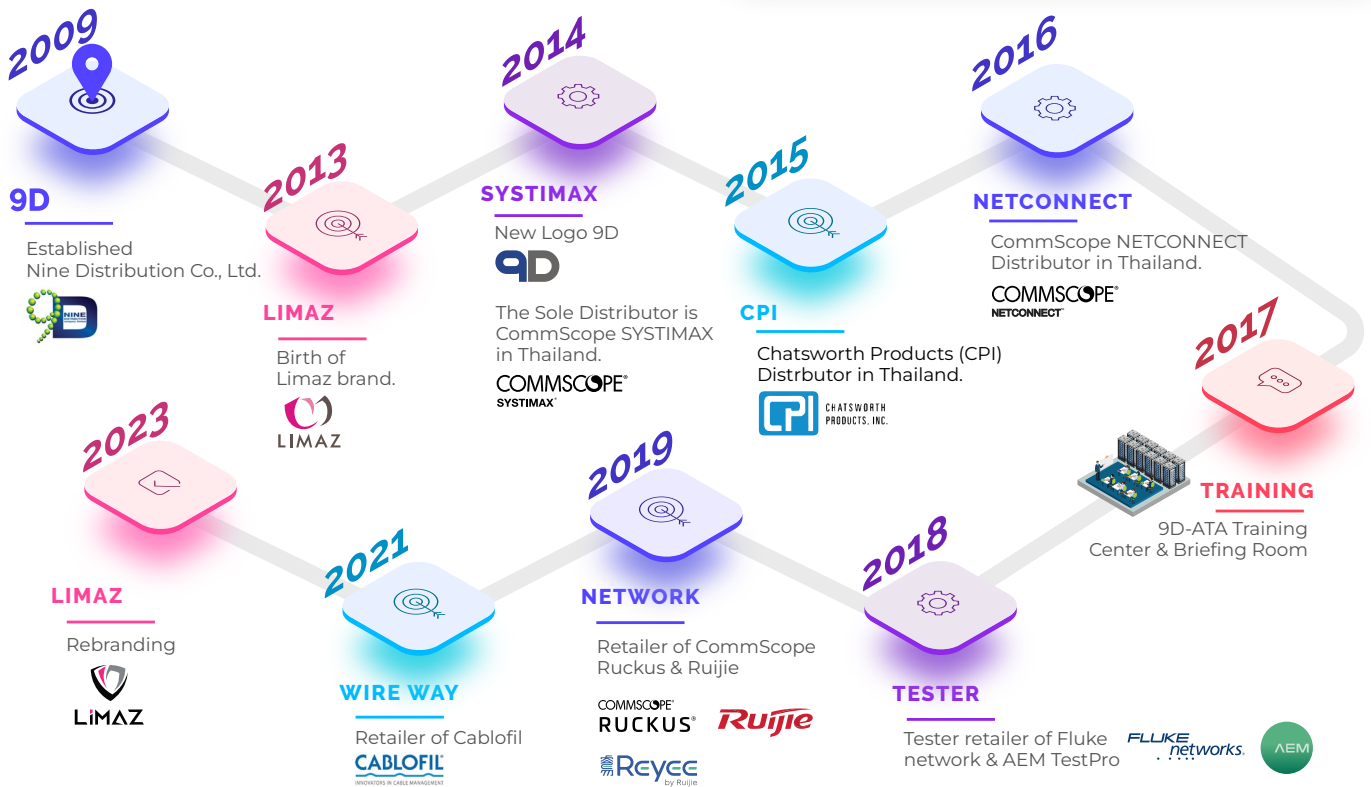

# Company Profile

**NINE DISTRIBUTION**

Connecting to **SUCCESS**

[www.ninedistribution.com](http://www.ninedistribution.com)

## OVERVIEW

Nine Distribution Co., Ltd. is the import company and distribution for the products in the line of cabling system and telecommunication as well as integrated data center system. With skill and expertise more than 13 years, we have been trusted by major global brands to be the one of main Distributors in Thailand.

With one stop service, since consulting and design, easy for distribute and transport product by telesales or shopping online. There are technical training and seminar from professional engineers for supervise customers from the basic courses to professional courses and the only one training academy which can provide knowledge and certification of LIMAZ, CommScope both SYSTIMAX and NETCONNECT (AMP).