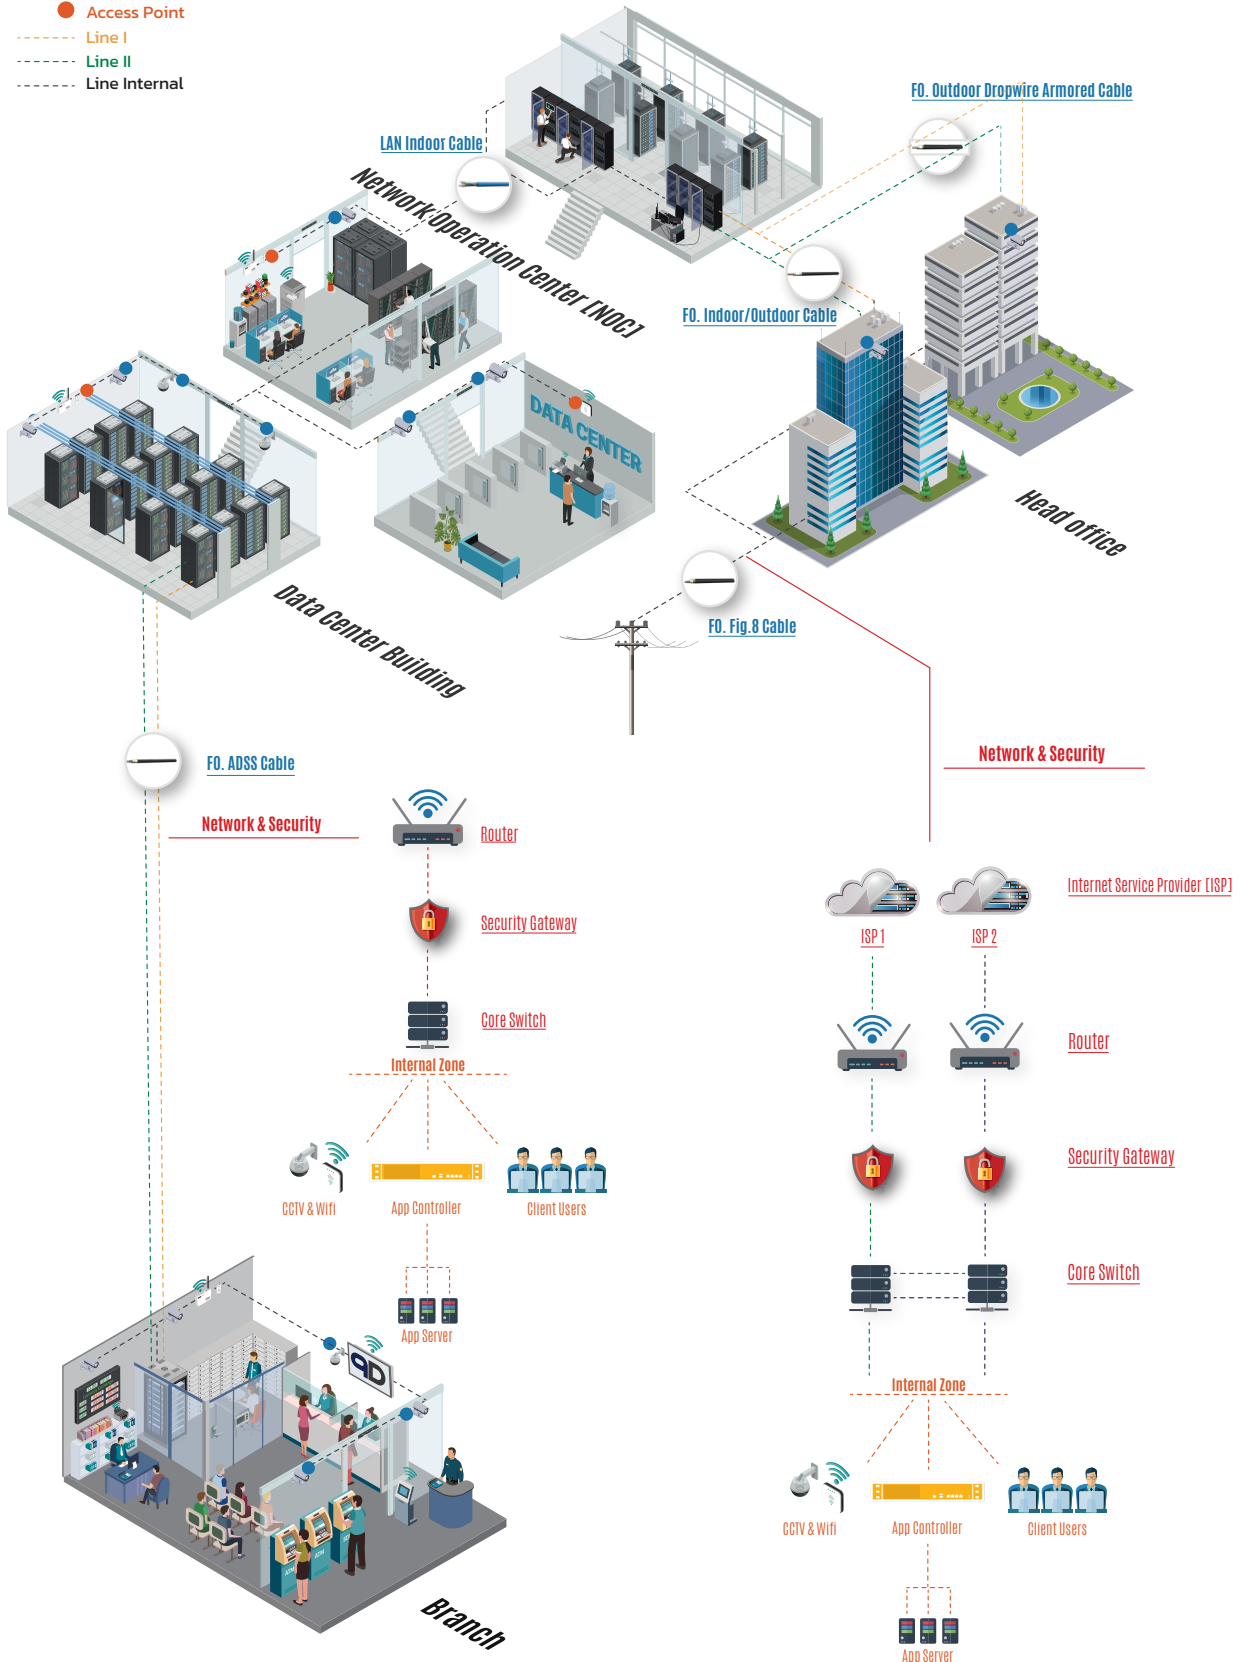

RUCKUS® NETWORKS SIMPLIFY LIFE FOR IT, WHILE ENABLING THEM TO DELIVER EXCEPTIONAL USER EXPERIENCES.

QD NINE DISTRIBUTION

# Product Solution

## QD CASE : ENTERPRISE

# 9D DATA CENTER

- CCTV
- Access Point
- - - Line I
- - - Line II
- - - Line Internal